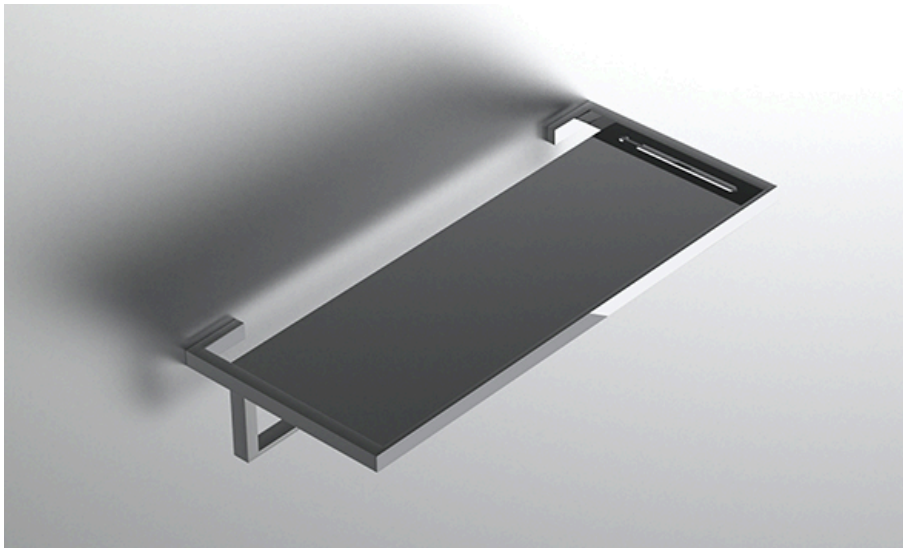

neelnox

LET
THERE
BE **DESIGN.**

FEATURES

- Premium 304 Grade Stainless Steel
- Solid Mount Construction
- Concealed Installation Hardware
- State of the art wall anchors included for installation on Dry wall or Tile

COLLECTION ONE9

TOWEL RACK WITH BAR

Model	Product	Finishes Available
ONN-TRKB24	Towel Rack With Bar	Multiple finishes available. Over 23 finishes to choose from.

FINISHES	Polished (-P)	Antique Copper (-ACOP)	Polished Gold (-PGLD)
	Brushed (-B)	Polished Brass (-PBRS)	Brushed Copper (-BCOP)
	Brushed Gold (-BGLD)	Matte White (-WHT)	Brushed Rose Gold (-BRGD)
	Matte Black (-BLK)	Brushed Modern Bronze (-BMBRZ)	Brushed Black (-BRBLK)
	Oil Rubbed Bronze (-ORB)	Glossy White (-GWHT)	Polished Black (-PBLK)
	Brushed Brass (-BBRS)	Polished Rose Gold (-PRGD)	Antique Nickel (-ANKL)
	Brushed Bronze (-BBRZ)	Unlacquered Brass (-UBRS)	Black Nickel (-NKBL)
	Antique Brass (-ABRS)	Polished Nickel (-PNKL)	