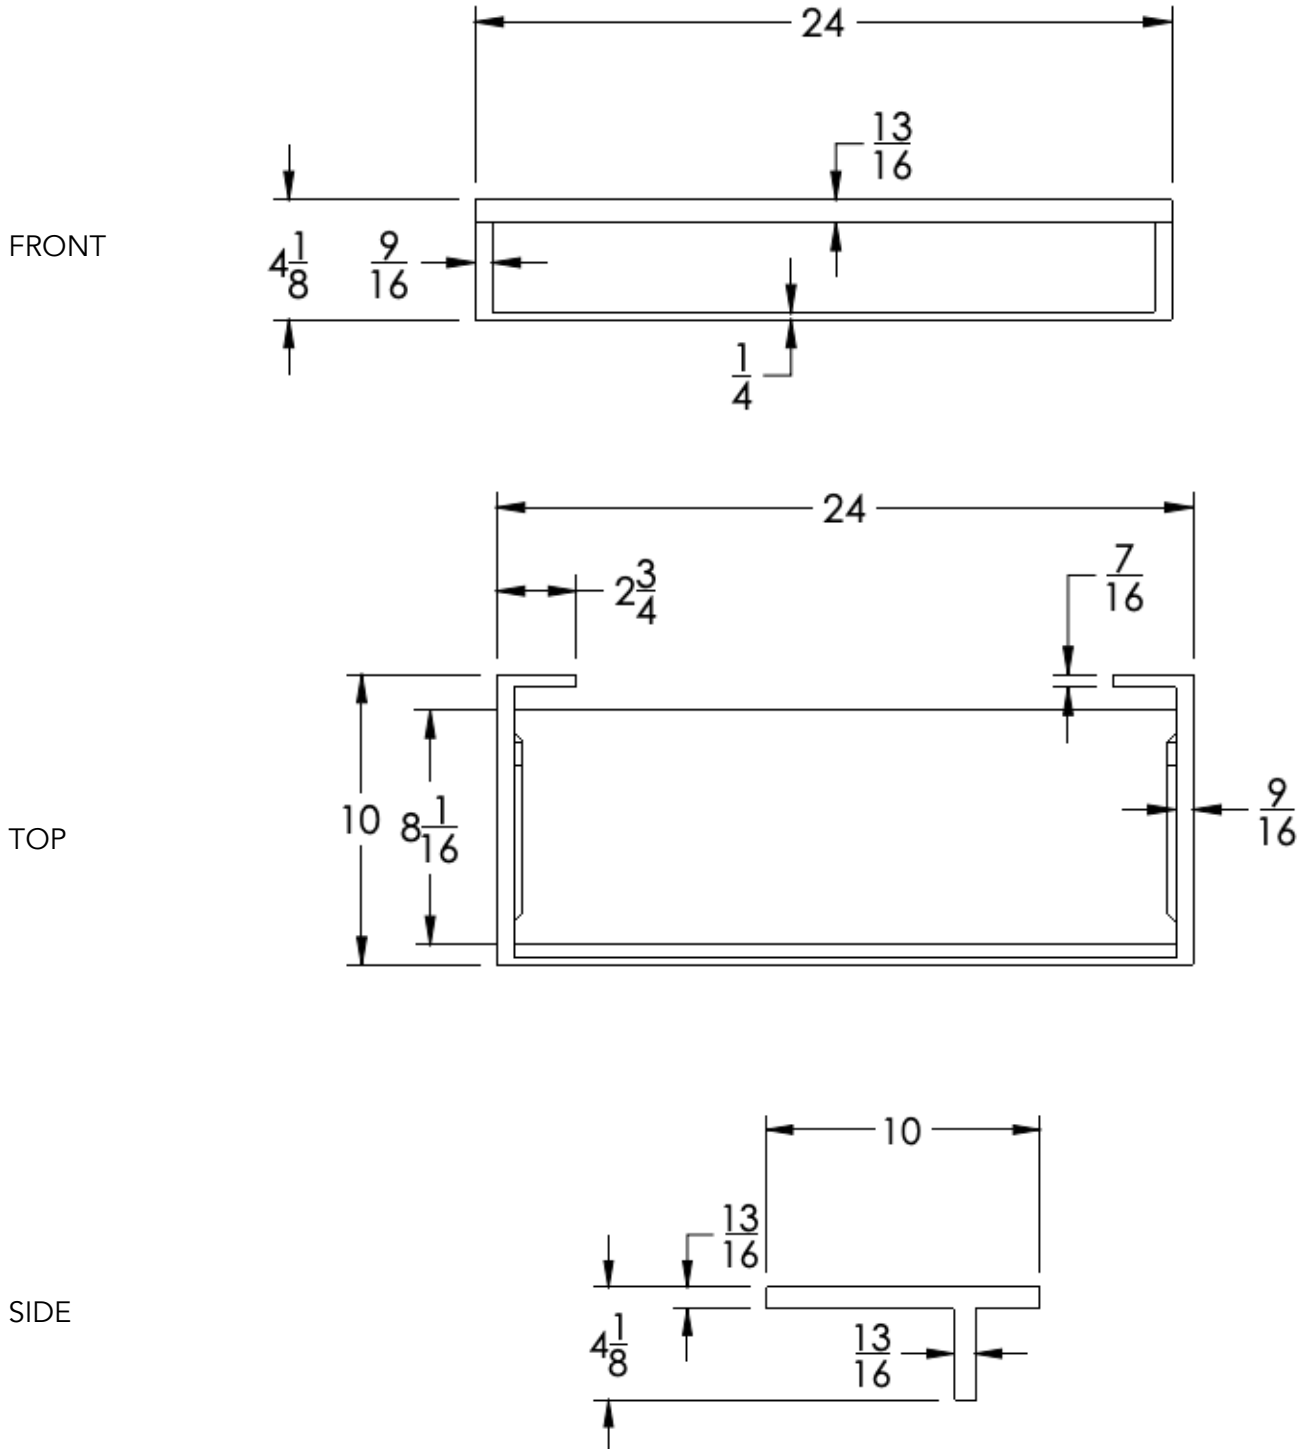

neelnox

LET
THERE
BE **DESIGN.**

FEATURES

- Premium 304 Grade Stainless Steel
- Solid Mount Construction
- Concealed Installation Hardware
- State of the art wall anchors included for installation on Dry wall or Tile

COLLECTION ONE9

TOWEL RACK WITH BAR

Model	Product	Finishes Available
ONN-TRKB24	Towel Rack With Bar	Multiple finishes available. Over 23 finishes to choose from.

FINISHES	Polished (-P)	Antique Copper (-ACOP)	Polished Gold (-PGLD)
	Brushed (-B)	Polished Brass (-PBRS)	Brushed Copper (-BCOP)
	Brushed Gold (-BGLD)	Matte White (-WHT)	Brushed Rose Gold (-BRGD)
	Matte Black (-BLK)	Brushed Modern Bronze (-BMBRZ)	Brushed Black (-BRBLK)
	Oil Rubbed Bronze (-ORB)	Glossy White (-GWHT)	Polished Black (-PBLK)
	Brushed Brass (-BBRS)	Polished Rose Gold (-PRGD)	Antique Nickel (-ANKL)
	Brushed Bronze (-BBRZ)	Unlacquered Brass (-UBRS)	Black Nickel (-NKBL)
	Antique Brass (-ABRS)	Polished Nickel (-PNKL)	

Dimensions in inches

NOTE: Dimensions subject to change without notice.